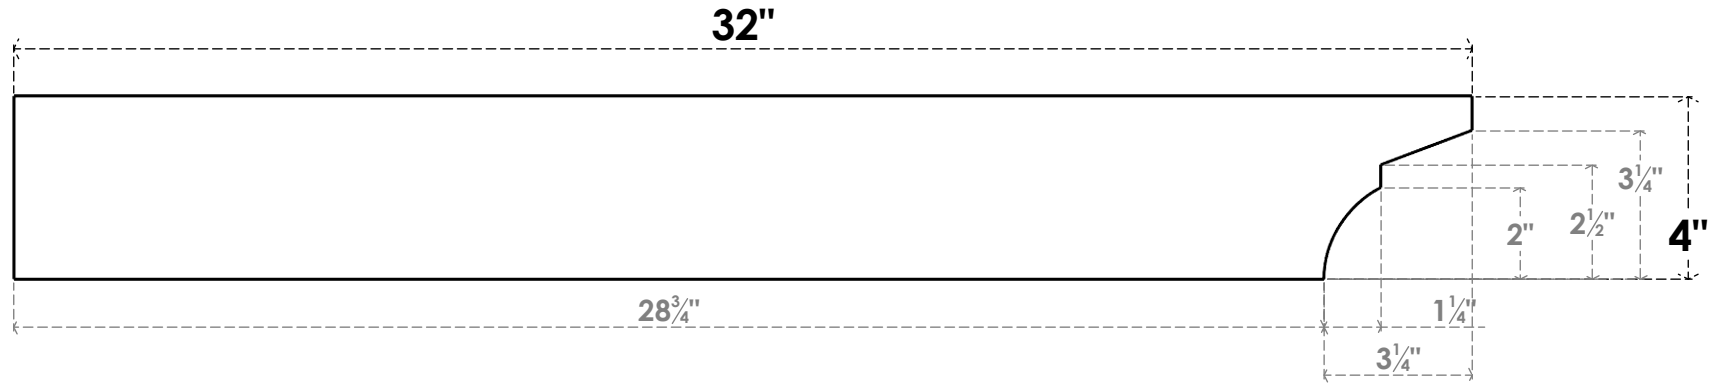

ITEM NUMBER: RFTURS020X04000X32000X004MON00RCPR

2"W X 4"H X 32"L TIMBERTHANE ROUGH CEDAR MONTEREY FAUX WOOD SOLID RAFTER TAIL, 4"L END, PRIMED TAN

SIDE PROFILE

FRONT PROFILE

ISOMETRIC

GENERATED DATE : 03/02/2023