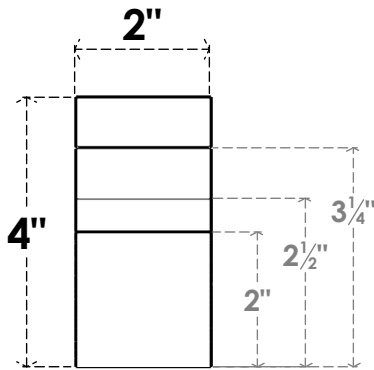

ITEM NUMBER: RFTURS020X04000X32000X004MON00RCPR

2"W X 4"H X 32"L TIMBERTHANE ROUGH CEDAR MONTEREY FAUX WOOD SOLID RAFTER TAIL, 4"L END, PRIMED TAN

SIDE PROFILE

FRONT PROFILE

ISOMETRIC

GENERATED DATE : 03/02/2023